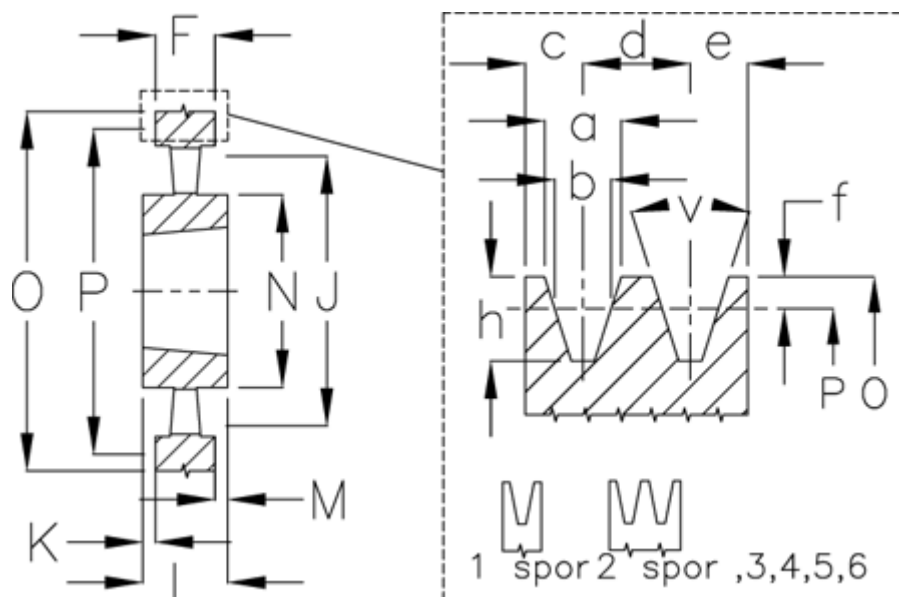

Article number: 604110050005

Description: V-belt pulley SPA 500/5 TL3535

## Measures

a	= 12.7	For bush	= 3535	O	= 505.5
b	= 11.0	h	= 13.8	P	= 500
Bush $\zeta$ max	= 90	J	= 465	Type	= SPA
c	= 10.0	K	= 4,5	v	= 38 grader
d	= 15.0	L	= 89		
e	= 10.0	m	= 4.5		
f	= 2.8	N	= 175		
F	= 80	Number of ribs	= 5		